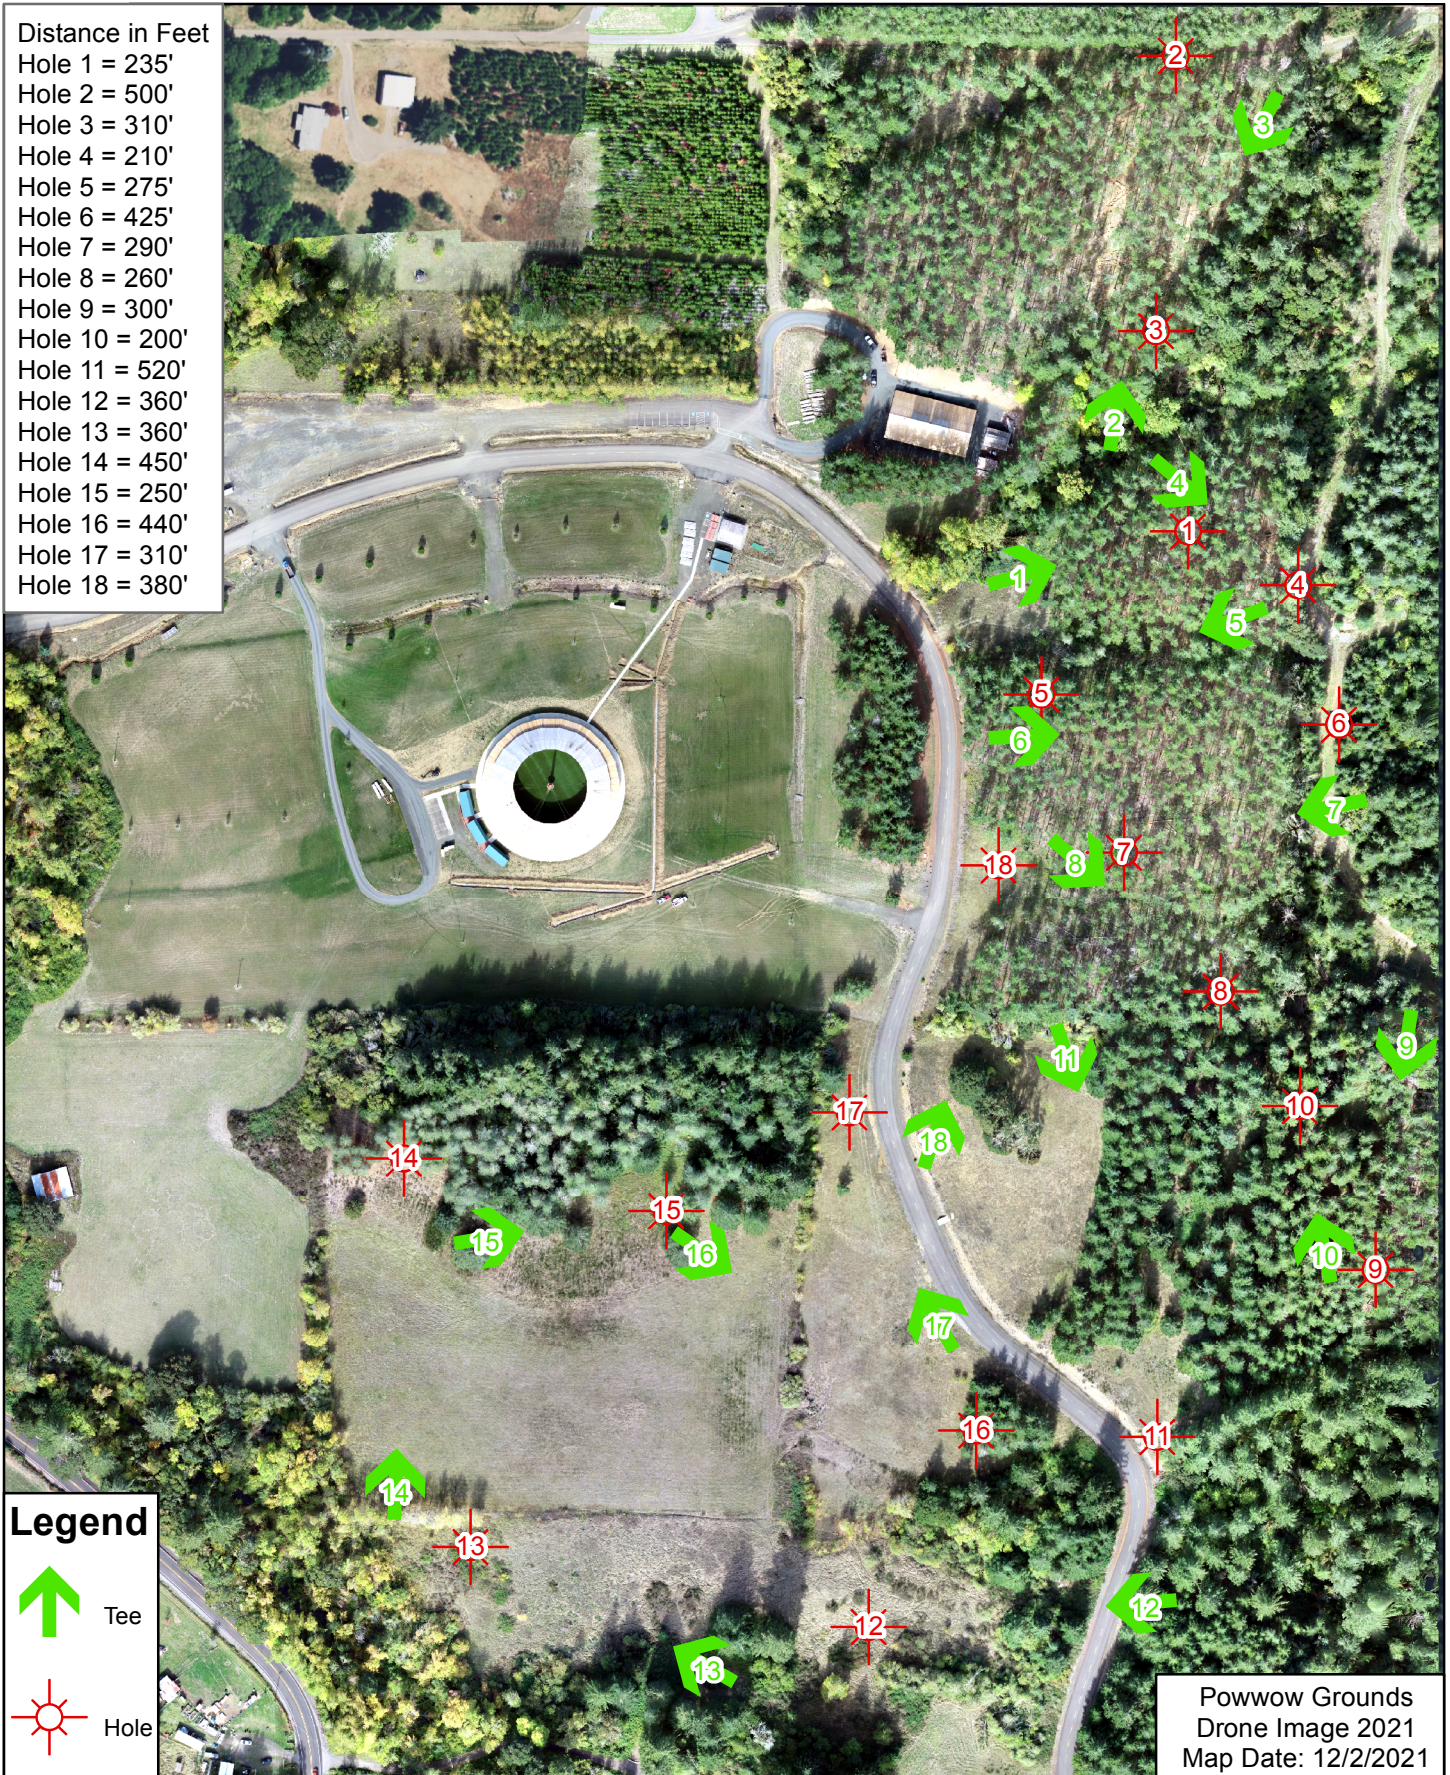

CTGR Disc Golf Course

Distance in Feet

- Hole 1 = 235'
- Hole 2 = 500'
- Hole 3 = 310'
- Hole 4 = 210'
- Hole 5 = 275'
- Hole 6 = 425'
- Hole 7 = 290'
- Hole 8 = 260'
- Hole 9 = 300'
- Hole 10 = 200'
- Hole 11 = 520'
- Hole 12 = 360'
- Hole 13 = 360'
- Hole 14 = 450'
- Hole 15 = 250'
- Hole 16 = 440'
- Hole 17 = 310'
- Hole 18 = 380'

Legend

-  Tee
-  Hole

Powwow Grounds
 Drone Image 2021
 Map Date: 12/2/2021